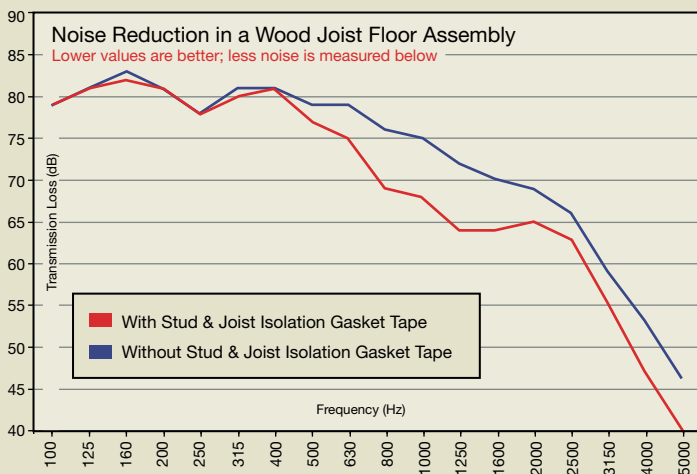

STUD & JOIST ISOLATION GASKET TAPE

SIGNIFICANTLY IMPROVES THE ACOUSTICAL PERFORMANCE OF WALLS, CEILING & FLOORS

ELIMINATE SQUEAKY FLOORS, REDUCING IMPACT NOISE (ICC) ON HARD FLOORS.

Stud & Joist Isolation Gasket Tape

Stud & Joist Isolation Gasket Tape provides a unique noise control / soundproofing and thermal break for both residential and commercial applications.

Gasket Tape is a closed cell, pressure sensitive adhesive PVC tape. The top surface is a smooth durable plastic material and is resistant to moisture, mold, mildew and is non-biodegradable.

Apply between wood or metal studs or joists & exterior sheathing, interior gypsum board or sub-flooring.

The unique properties of Stud & Joist Isolation Gasket Tape will provide both acoustical separation from airborne noise and impact noise; reducing noise transfer in floors and walls while providing an excellent thermal separation.

WALL APPLICATION: When used in interior wall applications Stud & Joist Isolation Gasket Tape can reduce airborne sound transmission through walls by much as 19 decibels.

FLOOR APPLICATION: In floor installation application Stud & Joist Isolation Gasket Tape can reduce impact sound transmission (ICC) up to 10 decibels.