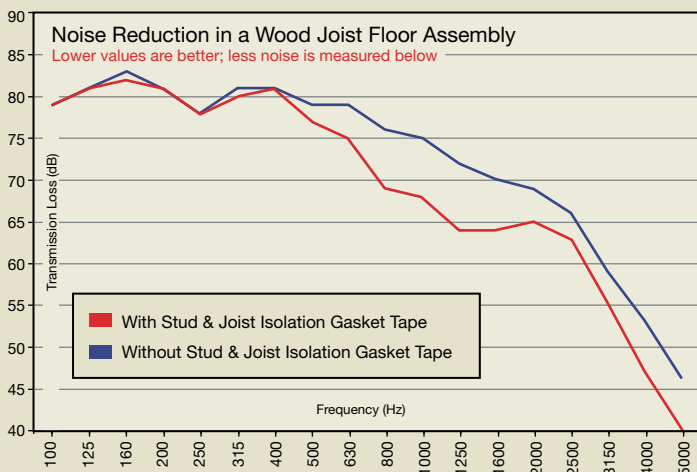

STUD & JOIST ISOLATION GASKET TAPE

SIGNIFICANTLY IMPROVES THE ACOUSTICAL PERFORMANCE OF WALLS, CEILING & FLOORS

ELIMINATE SQUEAKY FLOORS, REDUCING IMPACT NOISE (ICC) ON HARD FLOORS.

Stud & Joist Isolation Gasket Tape

Stud & Joist Isolation Gasket Tape provides a unique noise control / soundproofing and thermal break for both residential and commercial applications.

Gasket Tape is a closed cell, pressure sensitive adhesive PVC tape. The top surface is a smooth durable plastic material and is resistant to moisture, mold, mildew and is non-biodegradable.

Apply between wood or metal studs or joists & exterior sheathing, interior gypsum board or sub-flooring.

The unique properties of Stud & Joist Isolation Gasket Tape will provide both acoustical separation from airborne noise and impact noise; reducing noise transfer in floors and walls while providing an excellent thermal separation.

WALL APPLICATION: When used in interior wall applications Stud & Joist Isolation Gasket Tape can reduce airborne sound transmission through walls by much as 19 decibels.

FLOOR APPLICATION: In floor installation application Stud & Joist Isolation Gasket Tape can reduce impact sound transmission (ICC) up to 10 decibels.