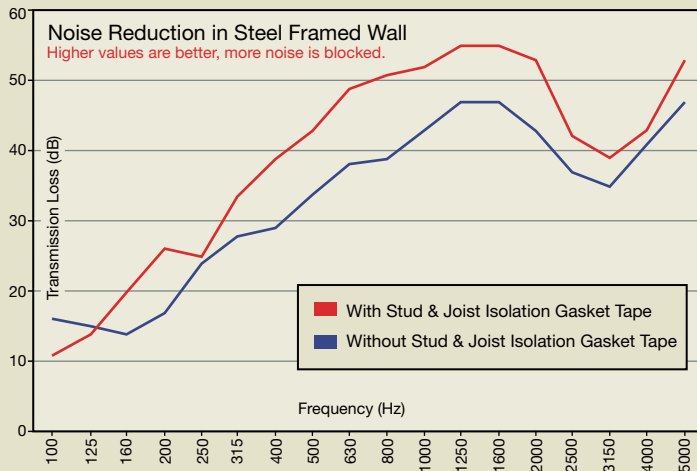

STUD & JOIST ISOLATION GASKET TAPE

SIGNIFICANTLY IMPROVES THE ACOUSTICAL PERFORMANCE OF WALLS, CEILING & FLOORS

ELIMINATE SQUEAKY FLOORS, REDUCING IMPACT NOISE (ICC) ON HARD FLOORS.

Stud & Joist Isolation Gasket Tape

Stud & Joist Isolation Gasket Tape provides a unique noise control / soundproofing and thermal break for both residential and commercial applications.

Gasket Tape is a closed cell, pressure sensitive adhesive PVC tape. The top surface is a smooth durable plastic material and is resistant to moisture, mold, mildew and is non-biodegradable.

Apply between wood or metal studs or joists & exterior sheathing, interior gypsum board or sub-flooring.

The unique properties of Stud & Joist Isolation Gasket Tape will provide both acoustical separation from airborne noise and impact noise; reducing noise transfer in floors and walls while providing an excellent thermal separation.

WALL APPLICATION: When used in interior wall applications Stud & Joist Isolation Gasket Tape can reduce airborne sound transmission through walls by much as 19 decibels.

FLOOR APPLICATION: In floor installation application Stud & Joist Isolation Gasket Tape can reduce impact sound transmission (ICC) up to 10 decibels.